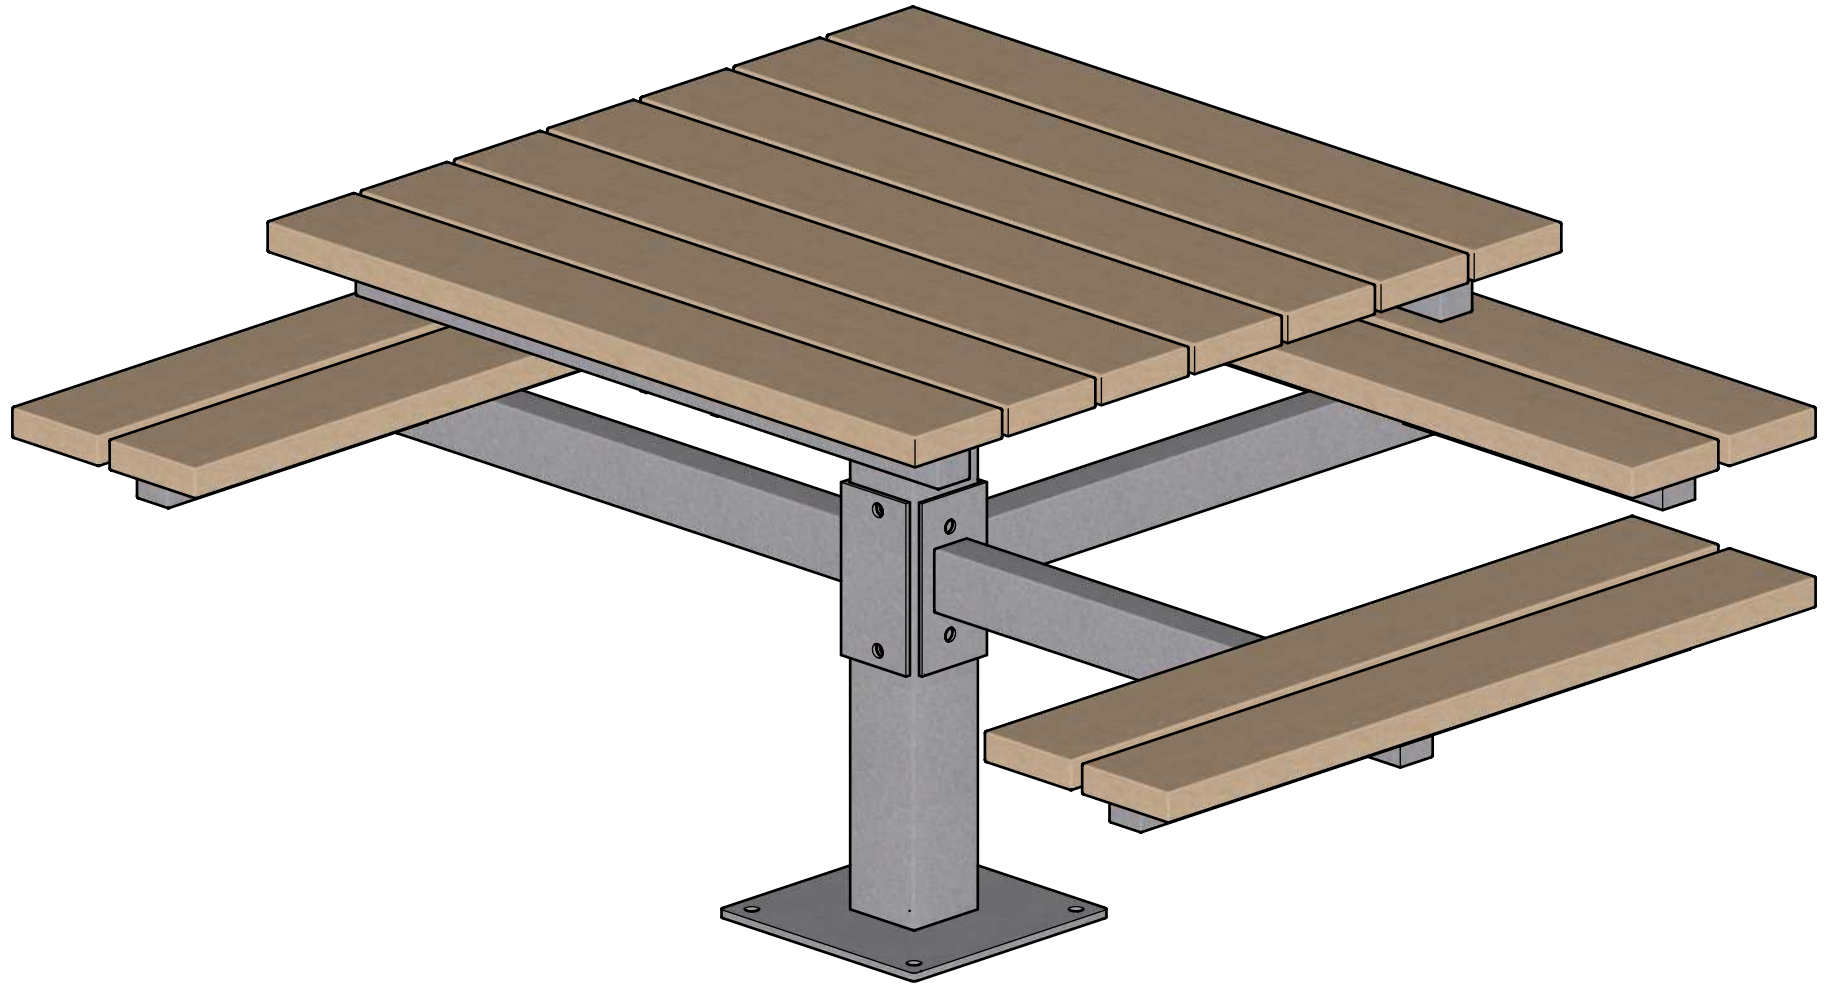

Wishbone
site furnishings

WISHBONE SITE FURNISHINGS LTD
210-27090 GLOUCESTER WAY LANGLEY, BC

DWG. TITLE: SINGLE PEDESTAL WHEELCHAIR ACCESSIBLE PICNIC TABLE
REVISION: 29/11/21 R:00

MATERIAL:
ALUMINUM

DWG. NO.
DWSBPT29112100

DRAWN BY:
GARY PARMAR

PATTERN NO.
N/A

MODEL NO.
SPPTPWC-40

SCALE:
1:24

SHEET:
1 OF 2

DATE:
29 NOV 21

	WISHBONE SITE FURNISHINGS LTD 210-27090 GLOUCESTER WAY LANGLEY, BC			
	DWG. TITLE: SINGLE PEDESTAL WHEELCHAIR ACCESSIBLE PICNIC TABLE REVISION: 29/11/21 R:00			
MATERIAL: ALUMINUM	DWG. NO. DWSBPT29112100	DRAWN BY: GARY PARMAR		
PATTERN NO. N/A	MODEL NO. SPPTPWC-40	SCALE: AS SHOWN	SHEET: 2 OF 2	DATE: 29 NOV 21